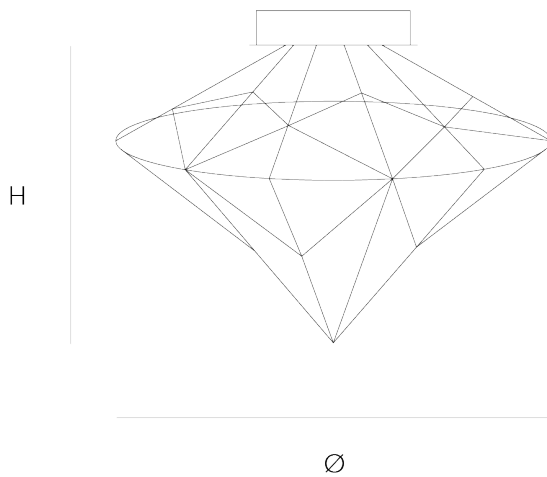

Product data sheet

Date: April 27th 2023

ABOUT NOBILIS CEILINGLAMP by Jan Pauwels

A modern reinterpretation of grandma's old ceiling lamp. The E10 lightbulbs and tiny metal rods are the only two basic elements of this light fixture. They give the lamp its shape and structure. Available in 3 finishes and as a ceiling lamp.

DIMENSIONS

Ø 55 cm 21.7 inch

CANOPY

CABLELENGTH

Up to 0 cm 0 inch

LIGHTSOURCE

52x led, 12V/0.6W,
2600K, 1196 LM

INCLUDED